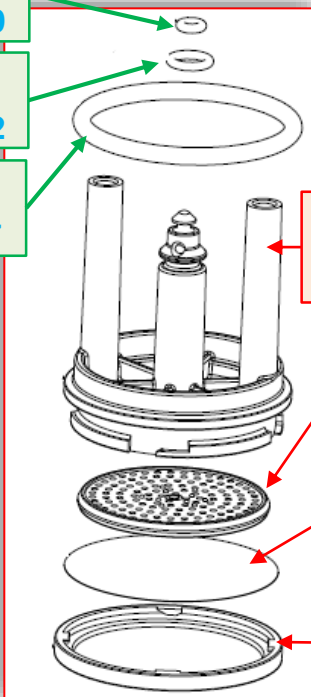

Pre – modified ES/FB Z4000 **upper piston** assembly has been replaced by **new** "ESFB Z4000 **welded** piston assembly + three O-Rings".

For the **new upper piston** assembly the filter is welded to the piston.

This ensures that the filter lasts for a greater number of strokes.

New ESFB Z4000 **welded** piston assembly + three O-Rings

Spare code: **266009**

The **three O-Rings 1, 2, 3** can be ordered individually

- OR 1**
Code: **254650**
- OR 2**
Code: **0V0782**
- OR 3**
Code: **251757**

- OR 1**
Code: **254650**
- OR 2**
Code: **0V0782**
- OR 3**
Code: **251757**

Pre - modification upper piston ass.

ES/FB Z4000 upper piston
Code: **260204**

ES/FB filter support
Code: **256753**

ES/FB coffee filter
Code: **256737**

Fastening filter ring nut
Code: **256754**

Range SA Large Regional - Ho.Re.Ca.	Model 9100 – 9000 – 95 – Krea Touch	N° T.I. 04_2024
Serial Number See page 2 / 2	Subject NEW PISTON ASSEMBLY Z4000 ES/FB	