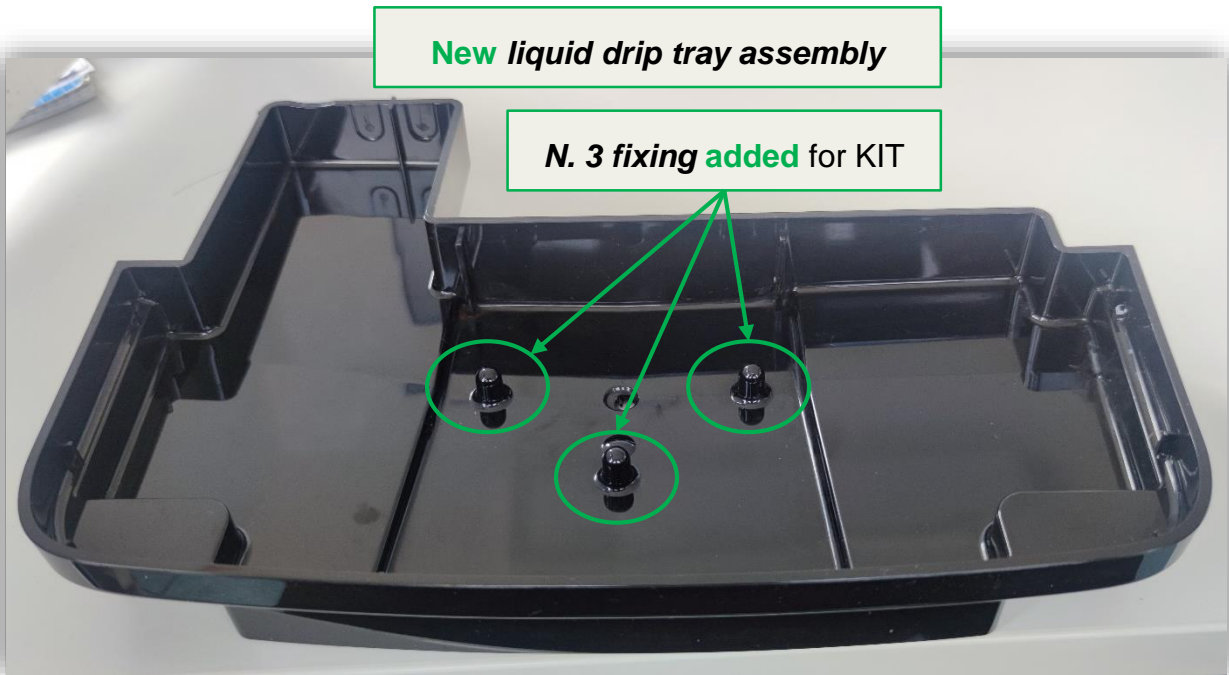

Range HO.RE.CA.	Model KOMETA – LA BRILLANTE	N° T.I. 02_2024
Serial Number See page 2 / 2	Subject Liquid DRIP TRAY modification for liquid waste disposal KIT	

Reason

To allow the assembly of the *liquid waste disposal KIT* (code **9P0200**)

Modifications

3 fixings have been added as shown below

Range HO.RE.CA.	Model KOMETA – LA BRILLANTE	N° T.I. 02_2024
Serial Number See page 2 / 2	Subject Liquid DRIP TRAY modification for liquid waste disposal KIT	

KOMETA – liquid drip tray assembly

Spare code not changed: **265904**

LA BRILLANTE – liquid drip tray with plugs assembly

Spare code not changed: **265903**

➤ **Machines concerned by modification from S/Ns:**