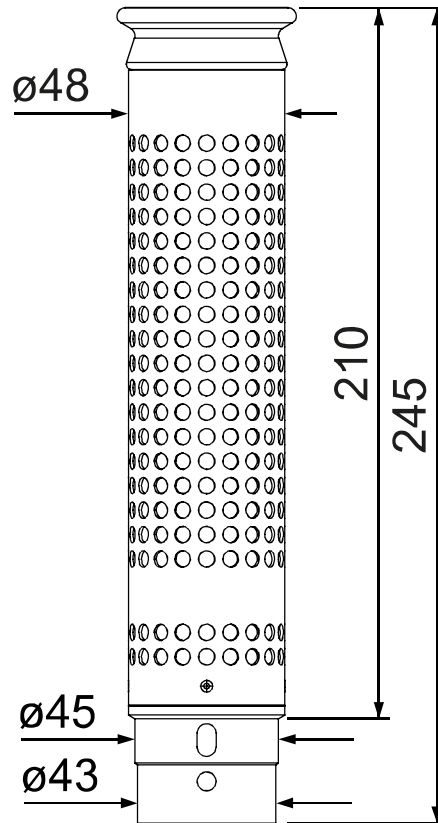

Item-No. 515106

## Technical Data

size	1½"
usable height	210mm
total height	245mm

outer diameter	48mm
material	SS/plastic

## Product Information

- made of stainless steel and blue ABS plastic
- size 1½", diameter 48mm
- usable height 210mm, total height 245mm
- available in three additional sizes