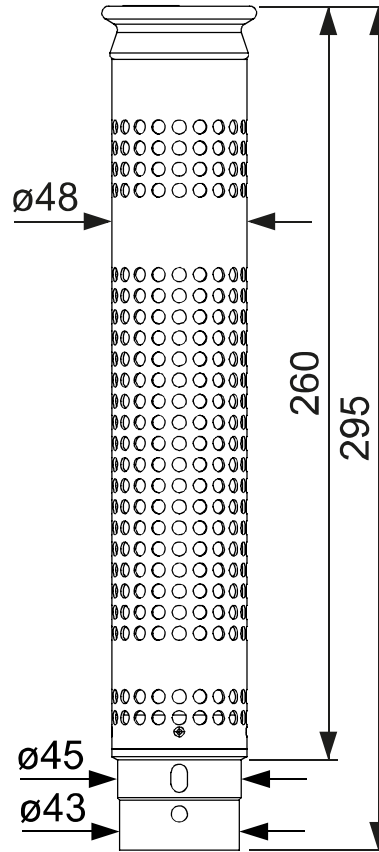

Item-No. 515107

Technical Data

size	1½"
height	260mm
total height	295mm

outer diameter	48mm
material	SS/plastic

Product Information

- made of stainless steel and blue ABS plastic
- size 1½", diameter 48mm
- usable height 260mm, total height 295mm
- available in three additional sizes