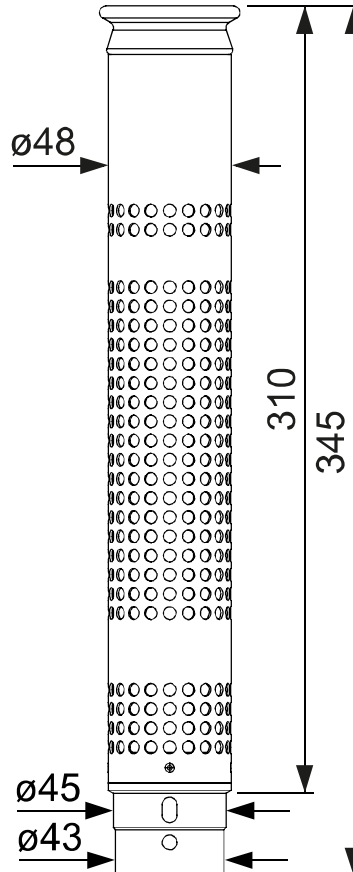

Item-No. 515108

Technical Data

size	1½"
usable height	310mm
total height	345mm

outer diameter	48mm
material	SS/plastic

Product Information

- made of stainless steel and blue ABS plastic
- size 1½", diameter 48mm
- usable height 310mm, total height 345mm
- available in three additional sizes