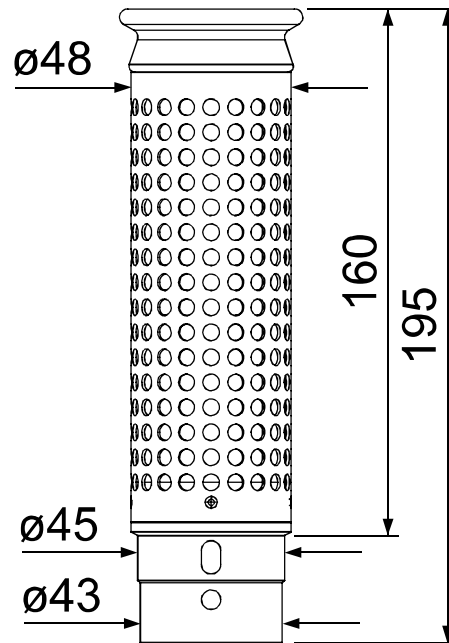

Item-No. 515135

Technical Data

size	1½"
usable height	160mm
total height	195mm

outer diameter	48mm
material	SS/plastic

Product Information

- made of stainless steel and blue ABS plastic
- size 1½", diameter 48mm
- usable height 160mm, total height 195mm
- available in three additional sizes