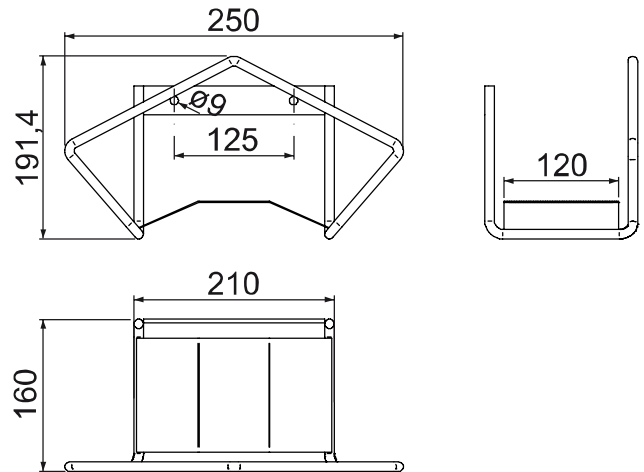

Item-No. 540406

Technical Data

material	stainless steel
application	wall-mounting
load capacity	up to 25m DN13 hose

Product Information

- wall-mounting
- stainless steel
- suitable for hoses up to 25m DN13