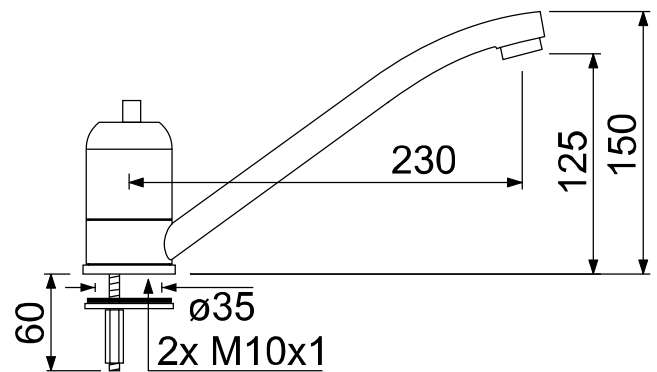

Item-No. 548615

Technical Data

version	with single lever monobloc tap
upper part	ceramic cartridge ø 40mm
spout length	230mm
spout height	125mm

connection	M10x1 IT
hole size	ø 35mm
total height	150mm
flow rate of cartridge	28l/min at 3bar

Product Information

- single lever monobloc tap, chromated brass, with ceramic cartridge ø 40mm, without lever, hole size ø 35mm, mounting thread length L 60mm
- without hose, connection thread M10x1 female
- swivel spout, spout length 230mm, spout height 125mm, with aerator
- flow rate of ceramic cartridge: 28l/min at 3bar
- ceramic cartridge spare part: 540452