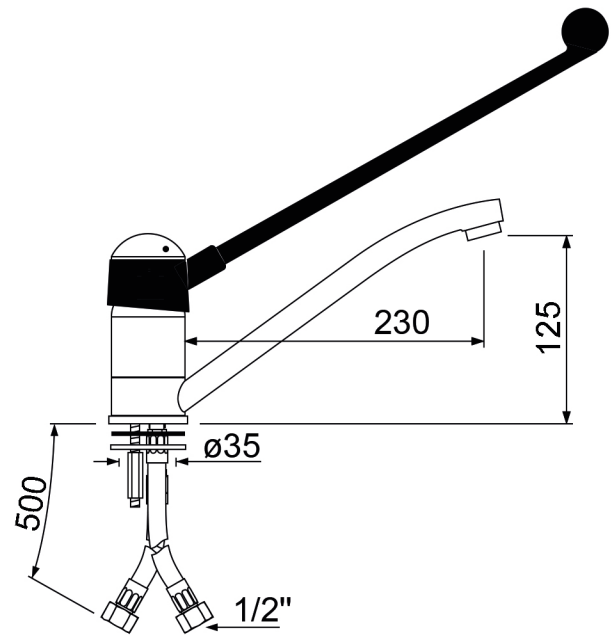

Item-No. 549237

Technical Data

version	single lever monobloc tap
type	Classic
upper part	ceramic cartridge $\varnothing 40\text{mm}$
spout length	230mm
spout height	125mm

connection	1/2"
handle type	Hebelgriff
table opening	$\varnothing 35\text{mm}$
hose length	500mm
total height	275mm

Product Information

- single lever monobloc tap chromated brass, with ceramic cartridge $\varnothing 40\text{mm}$, with long, black plastic lever, table opening $\varnothing 35\text{mm}$, with screw mounting, thread length 50mm
- CNS-flex hose DN8, length 500mm, connection 1/2", DVGW-approved, operating pressure 10bar, test pressure 32bar, burst pressure 95bar
- swivel spout with aerator, spout length 230mm, spout height 125mm
- total height 275mm