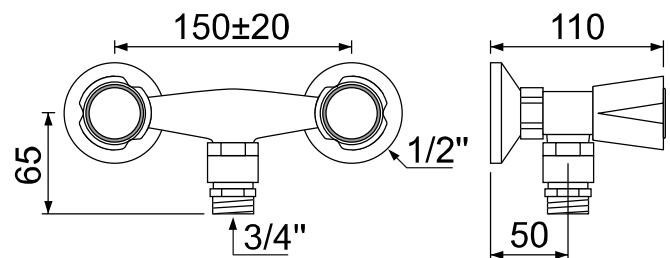

### Technical Data

version	with wall-mounted tap
type	Premium Plus
upper part	tap head 1/2"
hose connection	3/4" with pipe aerator

connection	1/2"
handle type	hood handle
hole distance	150±20mm

### Product Information

- wall-mounted tap, cast brass, chromated, with tap head 1/2", with hood handle, mounting distance 150±20mm with eccentric, connection 1/2"
- hose connection 3/4", with pipe aerator