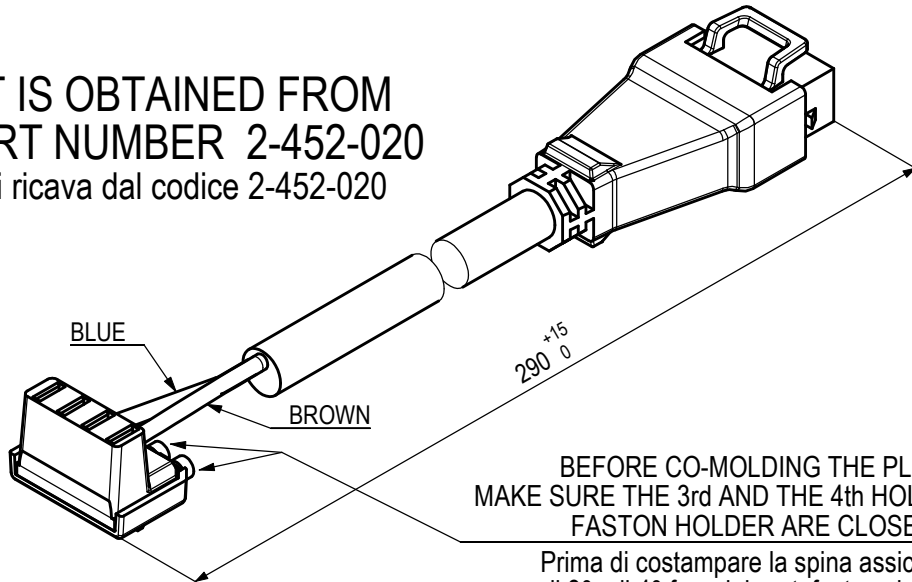

IT IS OBTAINED FROM
PART NUMBER 2-452-020
Si ricava dal codice 2-452-020

2-PIN PLUG

COMOULDED PLUG / COSTAMPARE LA SPINA
Material: 'PVC' - BLACK color (Colore NERO)
HARDNESS (Durezza): **90±2 Shore A**

COMOULDED PLUG / COSTAMPARE LA SPINA
Material: 'PVC' - BLACK color (Colore NERO)
HARDNESS (Durezza): **see Drawing 1-071-265**

FOR ALL DIMENSIONS
see drawing 1-071-265

For dimension without tolerance
see standard UNI EN 22768-mK

Treatment
Material

A4

Drawn M.Cazzaniga
Date 14-04-14
Check *[Signature]*
Scale ---

CABLE UNIT with PLUG
SVT 2 x AWG18
Gr. Cavo con Spina NC

Weight gr.

Ref. No

Release

-

3-452-007