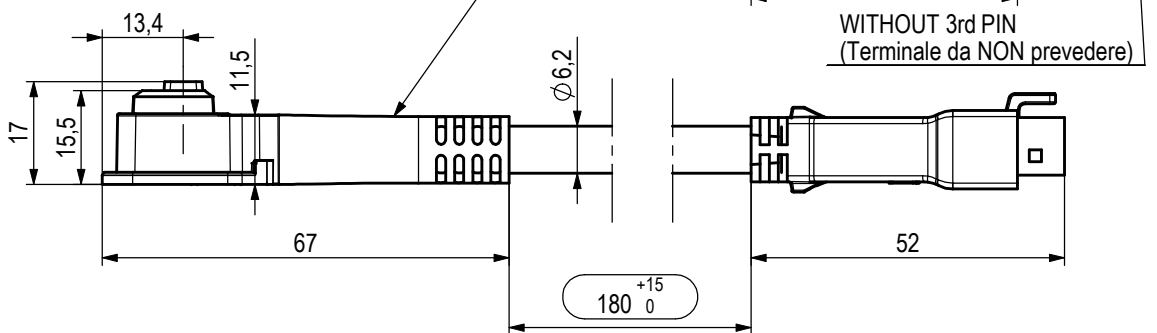

IT IS OBTAINED FROM
PART NUMBER 2-452-020
Si ricava dal codice 2-452-020

2-PIN PLUG

COMOULDED PLUG / COSTAMPARE LA SPINA
Material: 'PVC' - BLACK color (Colore NERO)
HARDNESS (Durezza): **90±2 Shore A**

COMOULDED PLUG / COSTAMPARE LA SPINA
Material: 'PVC' - BLACK color (Colore NERO)
HARDNESS (Durezza): **see Drawing 1-071-265**

FOR ALL DIMENSIONS
see drawing 1-071-265

For dimension without tolerance
see standard UNI EN 22768-mK

Treatment
Material

A4

Drawn M.Cazzaniga
Date 14-04-14
Check *[Signature]*
Scale ---

CABLE UNIT with PLUG
SVT 2 x AWG18
Gr. Cavo con Spina NC

Weight gr.

Ref. No

Release

-

3-452-007