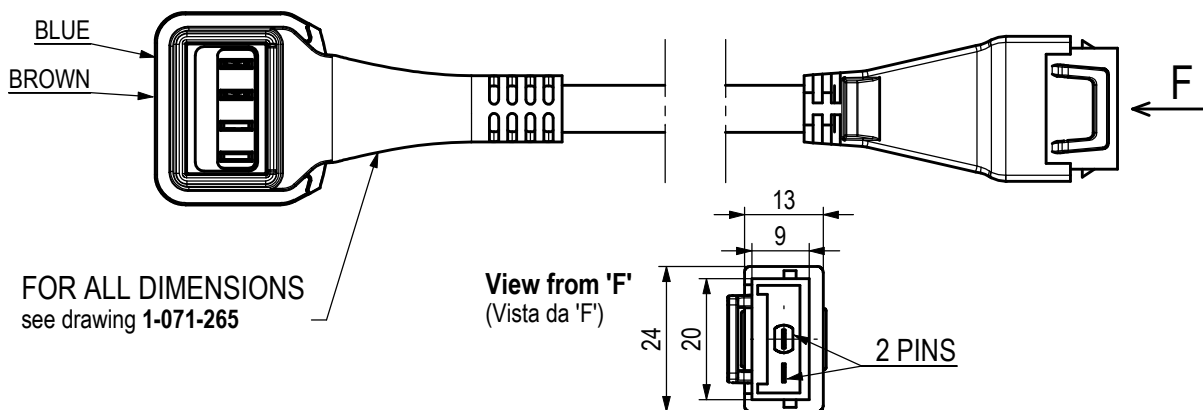

IT IS OBTAINED FROM
PART NUMBER 2-452-020
Si ricava dal codice 2-452-020

2-PIN PLUG

COMOULDED PLUG / COSTAMPARE LA SPINA
Material: 'PVC' - BLACK color (Colore NERO)
HARDNESS (Durezza): **90±2 Shore A**

COMOULDED PLUG / COSTAMPARE LA SPINA
Material: 'PVC' - BLACK color (Colore NERO)
HARDNESS (Durezza): **see Drawing 1-071-265**

FOR ALL DIMENSIONS
see drawing 1-071-265

For dimension without tolerance
see standard UNI EN 22768-mK

Treatment
Material

A4

Drawn M.Cazzaniga
Date 14-04-14
Check *[Signature]*
Scale ---

CABLE UNIT with PLUG
SVT 2 x AWG18
Gr. Cavo con Spina NC

Weight gr.

Ref. No

Release

-

3-452-007