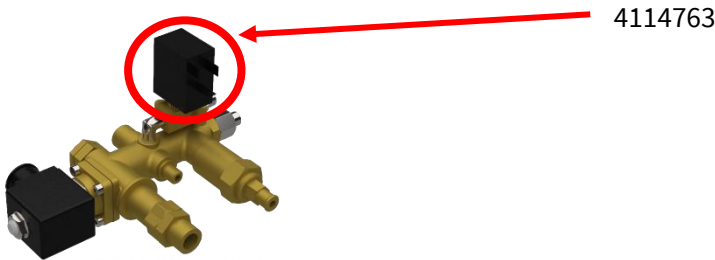

As a part of improvement of our products, the solenoid valve reference **411476** is now replaced by reinforced solenoid valve reference **4114763**.

The first Serial number concerned is : **179256**

The reinforced solenoid valve Serial number starts with: **216A**